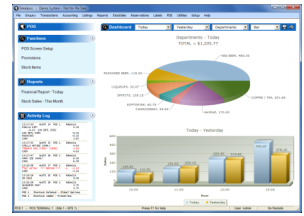

**SCAN  
 ME  
 WITH A  
 SMARTPHONE**

**Touch Screen System with Full Stock Control & Loyalty**

**Some of the Features:** Table Tracking \* Gift Vouchers \* Credit Notes \* Customer Accounts \* Customer Loyalty \* Customer Rewards \* Stock Item Alerts on Screen \* Recipe Costings \* Automatic Price Shifting \* **Real Time (Live) Reporting** \* Stock Control \* Reservations \* Caller ID \* Delivery \* Deposit System \* Weighing Scale Link \* Mix & Match Promotions \* Time & Attendance \* Stock Taking \* Stock Ordering \* Stock Write Offs \* Stock Transfers \* Product & Shelf Labels \* DVR Integration \* Email & Export Facility for Statements & Reports \* Multi-Site \* Comprehensive Reporting Suite \*

**Package Includes:** Touch Screen Terminal  
 Thermal Receipt Printer  
 Two Year Hardware Warranty  
 Full Stock Control Software (On Terminal)

**DRS Q-Touch II Touch Screen System**

**Some of the Features:** Table Tracking \* Stock Control \* E-Journal \* Configurable Reports \* Customer Accounts \* Table Plan \* Kitchen Printing \* Q-Prod \* Multiple Price Levels \* Scanning \* PC Programming Utility \*

**Some of the Features:**

- \* Keyboard with 7" Touch Screen
- \* Kitchen Printing
- \* Simple to use
- \* Floating Clerks
- \* Floating Tables
- \* Automatic Price Changing
- \* Gross Profit Report
- \* Optional Back Office Software
- \* 6 Line Preamble Receipt Message
- \* 6 Line Post Amble Message
- \* Graphic Logo Printing
- \* Stock Management
- \* Ingredient File
- \* Condiment Items
- \* 20 Price Levels
- \* Manager Control
- \* Receipt on Demand
- \* Training Mode
- \* Delivery Tracking
- \* Electronic Journal
- \* Over 60 Reports
- \* Flat or Raised Keyboard Option